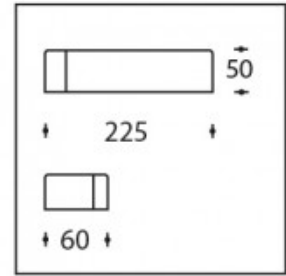

150W 24V VST LED Driver TCI

Product number	111642
Volt	24V
Max Watt	150W