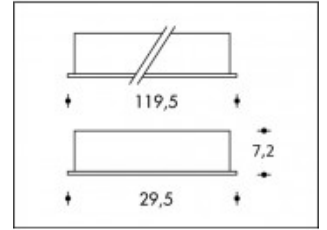

3000K Burgos 25W LED 4180lm CRI >85**PHILIPS**

Product number	311264
Color	White
Total Power consumption (LED + Driver)	29W
Type LED	PHILIPS Fortimo LED Line Gen4
Light color	3000K
Lumen output	4180lm
CRI	>85
Dimmable	No
Cut-out	60x120cm
IP-rating	IP20