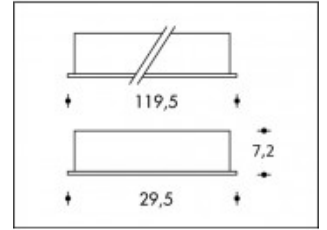

3000K Burgos 56W High Flux LED 7640lm CRI >85**PHILIPS**

Product number	311274
Color	White
Total Power consumption (LED + Driver)	60W
Type LED	PHILIPS Fortimo High Flux Gen2
Light color	3000K
Lumen output	7640lm
CRI	>85
Dimmable	No
Cut-out	60x120cm
IP-rating	IP20