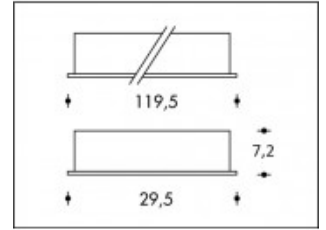

3000K DALI Dimmable Burgos 25W LED 4180lm CRI >85**PHILIPS**

Product number	311264D
Color	White
Total Power consumption (LED + Driver)	29W
Type LED	PHILIPS Fortimo LED Line Gen4
Light color	3000K
Lumen output	4180lm
CRI	>85
Dimmable	DALI
Cut-out	60x120cm
IP-rating	IP20