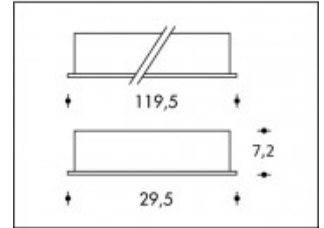

4000K 1-10V Dimmable Burgos 56W High Flux LED 8000lm CRI >85**PHILIPS**

Product number	311275V
Color	White
Total Power consumption (LED + Driver)	60W
Type LED	PHILIPS Fortimo High Flux Gen2
Light color	4000K
Lumen output	8000lm
CRI	>85
Dimmable	1-10V
Cut-out	60x120cm
IP-rating	IP20