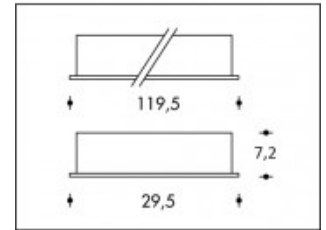

4000K Burgos 25W LED 4400lm CRI >85**PHILIPS**

Product number	311265
Color	White
Total Power consumption (LED + Driver)	29W
Type LED	PHILIPS Fortimo LED Line Gen4
Light color	4000K
Lumen output	4400lm
CRI	>85
Dimmable	No
Cut-out	60x120cm
IP-rating	IP20