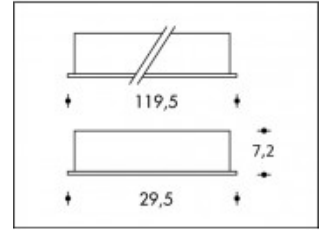

**4000K Burgos 56W High Flux LED 8000lm CRI >85****PHILIPS**

<b>Product number</b>	311275
<b>Color</b>	White
<b>Total Power consumption (LED + Driver)</b>	60W
<b>Type LED</b>	PHILIPS Fortimo High Flux Gen2
<b>Light color</b>	4000K
<b>Lumen output</b>	8000lm
<b>CRI</b>	>85
<b>Dimmable</b>	No
<b>Cut-out</b>	60x120cm
<b>IP-rating</b>	IP20