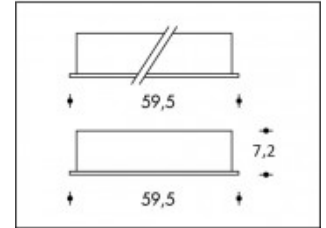

**3000K Burgos 25W LED 4180lm CRI >85****PHILIPS**

<b>Product number</b>	311260
<b>Color</b>	White
<b>Total Power consumption (LED + Driver)</b>	29W
<b>Type LED</b>	PHILIPS Fortimo LED Line Gen4
<b>Light color</b>	3000K
<b>Lumen output</b>	4180lm
<b>CRI</b>	>85
<b>Dimmable</b>	No
<b>Cut-out</b>	60x60cm
<b>IP-rating</b>	IP20