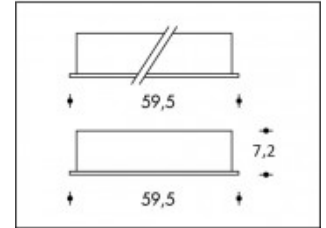

3000K Dali Dimmable Burgos 25W LED 4180lm CRI >85**PHILIPS**

Product number	311260D
Color	White
Total Power consumption (LED + Driver)	29W
Type LED	PHILIPS Fortimo LED Line Gen4
Light color	3000K
Lumen output	4180lm
CRI	>85
Dimmable	DALI
Cut-out	60x60cm
IP-rating	IP20