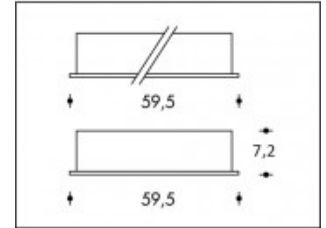

3000K Burgos 56W High Flux LED 8000lm CRI >85**PHILIPS**

Product number	311271
Color	White
Total Power consumption (LED + Driver)	60W
Type LED	PHILIPS Fortimo High Flux Gen2
Light color	4000K
Lumen output	8000lm
CRI	>85
Dimmable	No
Cut-out	60x60cm
IP-rating	IP20