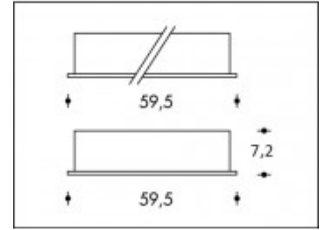

**4000K 1-10V Dimmable Burgos 56W High Flux LED 8000lm CRI >85****PHILIPS**

<b>Product number</b>	311271V
<b>Color</b>	White
<b>Total Power consumption (LED + Driver)</b>	60W
<b>Type LED</b>	PHILIPS Fortimo High Flux Gen2
<b>Light color</b>	4000K
<b>Lumen output</b>	8000lm
<b>CRI</b>	>85
<b>Dimmable</b>	1-10V
<b>Cut-out</b>	60x60cm
<b>IP-rating</b>	IP20