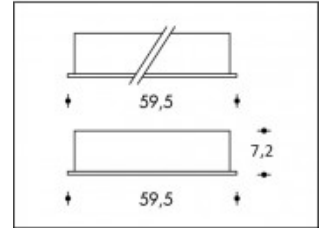

**4000K DALI Dimmable Burgos 56W High Flux LED 8000lm CRI >85****PHILIPS**

<b>Product number</b>	311271D
<b>Color</b>	White
<b>Total Power consumption (LED + Driver)</b>	60W
<b>Type LED</b>	PHILIPS Fortimo High Flux Gen2
<b>Light color</b>	4000K
<b>Lumen output</b>	8000lm
<b>CRI</b>	>85
<b>Dimmable</b>	DALI
<b>Cut-out</b>	60x60cm
<b>IP-rating</b>	IP20