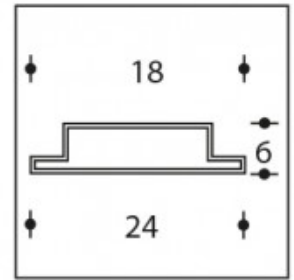

## Recessed low

<b>Product number</b>	127224
<b>Material</b>	Aluminium
<b>Inclusive</b>	Opal Cover FT