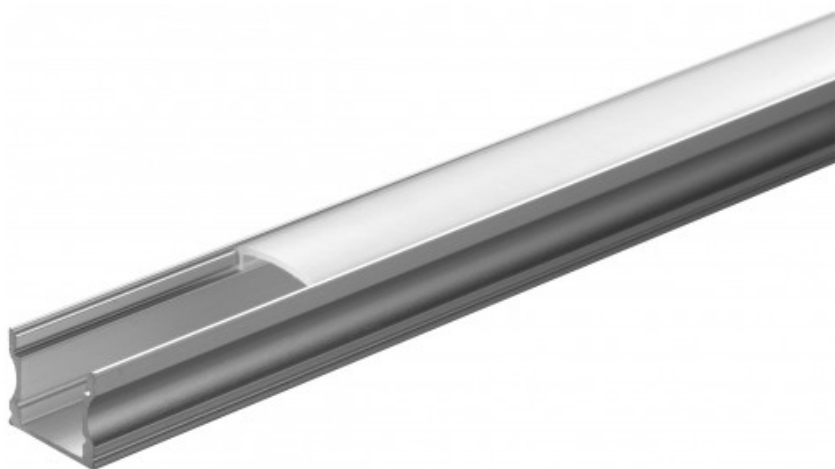

Surface mounted high

Product number	127228
Material	Aluminium
Inclusive	Opal Cover FT