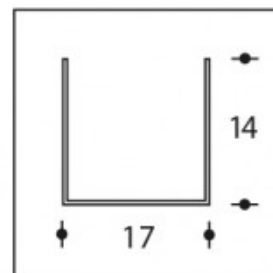

Surface mounted high

Product number	127228
Material	Aluminium
Inclusive	Opal Cover FT