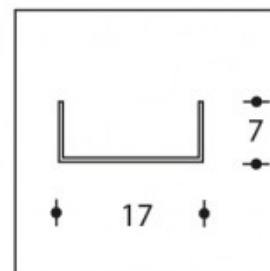

## Surface mounted low

<b>Product number</b>	127225
<b>Material</b>	Aluminium
<b>Inclusive</b>	Opal Cover FT