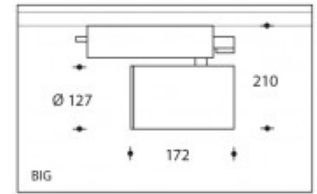

2700K Andria BIG 26W 2890lm CRI>90

PHILIPS

Product number	103978
Color	Black
Total Power consumption (LED + Driver)	30W
Type LED	PHILIPS Fortimo SLM Gen6
Light color	2700K
Lumen output	2890lm (Max 3800lm)
CRI	>90
Beam angle	40°
Alternative beam angle	60° (art. nr. 103987) 20° (art. nr.103985)
IP-rating	IP44