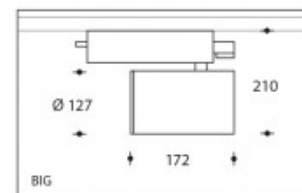

3000K Andria BIG 26W 3040lm Premium White CRI>90

PHILIPS

Product number	103979
Color	Black
Total Power consumption (LED + Driver)	30W
Type LED	PHILIPS Fortimo SLM Gen6
Light color	3000K
Lumen output	3040lm (Max 4030lm)
CRI	>90 Premium White
Beam angle	40°
Alternative beam angle	60° (art. nr. 103987) 20° (art. nr.103985)
IP-rating	IP44