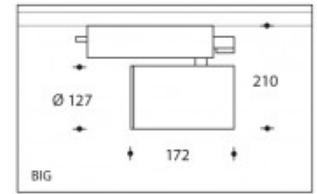

3000K Andria BIG 26W 3650lm CRI>85

PHILIPS

Product number	103975
Color	Black
Total Power consumption (LED + Driver)	30W
Type LED	PHILIPS Fortimo SLM Gen6
Light color	3000K
Lumen output	3650lm (Max. 4780lm)
CRI	>85
Beam angle	40°
Alternative beam angle	60° (art. nr. 103987) 20° (art. nr.103985)
IP-rating	IP44