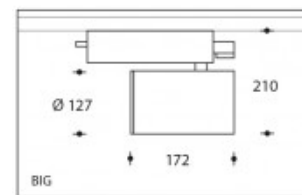

3000K Crisp White Andria BIG 26W 2540lm CRI>90

PHILIPS

Product number	103976
Color	Black
Total Power consumption (LED + Driver)	30W
Type LED	PHILIPS Fortimo SLM Gen6
Light color	3000K
Lumen output	2540lm (Max. 3380lm)
CRI	>90 Crisp White
Beam angle	40°
Alternative beam angle	60° (art. nr. 103987) 20° (art. nr.103985)
IP-rating	IP44