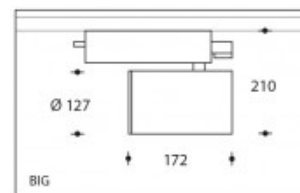

3000K Andria BIG 26W 3650lm CRI>85

PHILIPS

Product number	103970
Color	White
Total Power consumption (LED + Driver)	30W
Type LED	PHILIPS Fortimo SLM Gen6
Light color	3000K
Lumen output	3650lm (Max 4780lm)
CRI	>85
Beam angle	40°
Alternative beam angle	60° (art. nr. 103987) 20° (art. nr.103985)
IP-rating	IP44