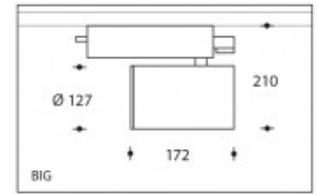

Andria BIG 26W 2700K 2890lm CRI>90

PHILIPS

Product number	103973
Color	White
Total Power consumption (LED + Driver)	30W
Type Led	PHILIPS Fortimo SLM Gen6
Light color	2700K
Lumen output	2890lm (Max 3800lm)
CRI	>90
Beam angle	40°
Alternative beam angle	60° (art. nr. 103987) 20° (art. nr.103985)
IP-rating	IP44