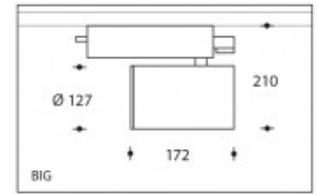

Andria BIG 26W 4000K 3290lm Premium White CRI>90

PHILIPS

Product number	103972
Color	White
Total Power consumption (LED + Driver)	30W
Type LED	PHILIPS Fortimo SLM Gen6
Light color	4000K
Lumen output	3390lm (Max 4360lm)
CRI	>90 Premium White
Beam angle	40°
Alternative beam angle	60° (art. nr. 103987) 20° (art. nr.103985)
IP-rating	IP44