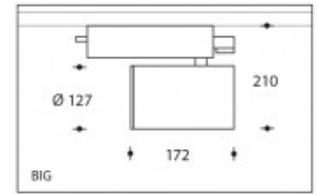

35W/930 CDM-TC Black Andria Elite Philips

Product number	104030S93
Color	Black
Total Power consumption (LED + Driver)	39W
Light color	3000K
Lumen output	4000lm
CRI	>90
Beam angle	45°
IP-rating	IP20