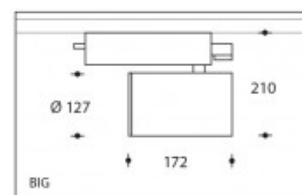

50W/930 CDM-TC Black Andria Elite Philips

**PHILIPS**

Product number	104021S93
Color	White
Total Power consumption (LED + Driver)	55W
Light color	3000K
Lumen output	5400lm
CRI	>90
Beam angle	45°
IP-rating	IP20