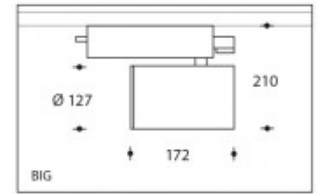

70W/930 CDM-TC Black Andria Elite Philips

Product number	104032S93
Color	White
Total Power consumption (LED + Driver)	74W
Light color	3000K
Lumen output	7800lm
CRI	>90
Beam angle	45°
IP-rating	IP20