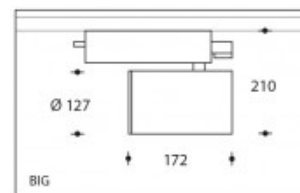

70W/930 CDM-TC White Andria Elite Philips

Product number	104022S93
Color	White
Total Power consumption (LED + Driver)	74W
Light color	3000K
Lumen output	7800lm
CRI	>90
Beam angle	45°
IP-rating	IP20