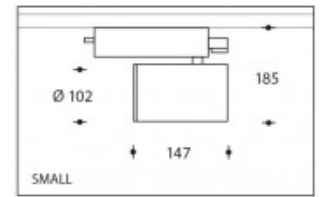

2700K Andria SMALL 17W 2200lm CRI>90

PHILIPS

Product number	103947
Color	Black
Total Power consumption (LED + Driver)	21W
Type LED	PHILIPS Fortimo SLM Gen7
Light color	2700K
Lumen output	2200lm (Max. 2800lm)
CRI	>90
Beam angle	40°
Alternative beam angle	60° (art. nr. 103987) 20° (art. nr.103985)
IP-rating	IP44