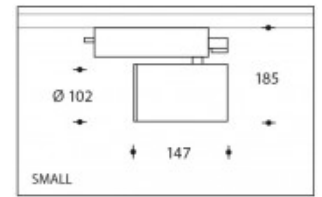

3000K Andria SMALL 17W 2300lm Premium White CRI>90

PHILIPS

Product number	103948
Color	Black
Total Power consumption (LED + Driver)	21W
Type LED	PHILIPS Fortimo SLM Gen7
Light color	3000K
Lumen output	2300lm (Max. 3000lm)
CRI	>90 Premium White
Beam angle	40°
Alternative beam angle	60° (art. nr. 103987) 20° (art. nr.103985)
IP-rating	IP44