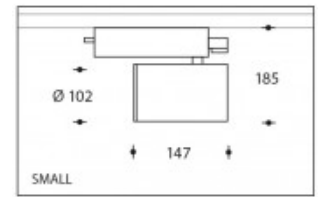

3000K Andria SMALL 17W 2750lm CRI>85**PHILIPS**

Product number	103945
Color	Black
Total Power consumption (LED + Driver)	21W
Type LED	PHILIPS Fortimo SLM Gen7
Light color	3000K
Lumen output	2750lm (Max. 3600lm)
CRI	>85
Beam angle	40°
Alternative beam angle	60° (art. nr. 103987) 20° (art. nr.103985)
IP-rating	IP44