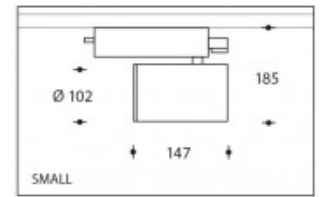

2700K Andria SMALL 17W 2200lm CRI>90

PHILIPS

Product number	103942
Color	White
Total Power consumption (LED + Driver)	21W
Type LED	PHILIPS Fortimo SLM Gen7
Light color	2700K
Lumen output	2200lm (Max. 2800lm)
CRI	>90
Beam angle	40°
Alternative beam angle	60° (art. nr. 103987) 20° (art. nr.103985)
IP-rating	IP44