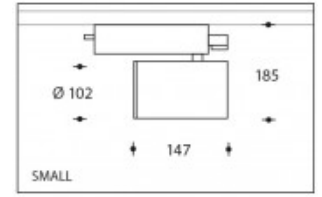

3000K Andria SMALL 17W 2300lm Premium White CRI>90

PHILIPS

| | |
|---|--------------------------|
| Product number | 103943 |
| Color | White |
| Total Power consumption (LED + Driver) | 21W |
| Type LED | PHILIPS Fortimo SLM Gen7 |
| Light color | 3000K |
| Lumen output | 2300lm? (Max. 3000lm) |
| CRI | >90 Premium White |
| Beam angle | 40° |
| Alternative beam angle | 60° (art. nr. 103987) |
| | 20° (art. nr.103985) |
| IP-rating | IP44 |