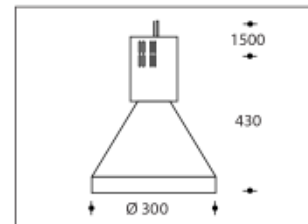

2700K Angelo 26W 3150lm CRI>90**PHILIPS**

Product number	103934
Color	Black
Total Power consumption (LED + Driver)	30W
Type LED	PHILIPS Fortimo SLM Gen7
Light color	2700K
Lumen output	3150lm
CRI	>90
Beam angle	60°
IP-rating	IP20