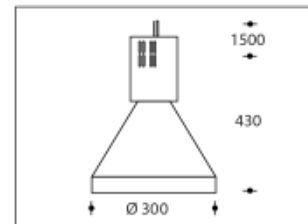

2700K Angelo 26W 3150lm CRI>90**PHILIPS**

| | |
|---|--------------------------|
| Product number | 103934 |
| Color | Black |
| Total Power consumption (LED + Driver) | 30W |
| Type LED | PHILIPS Fortimo SLM Gen7 |
| Light color | 2700K |
| Lumen output | 3150lm |
| CRI | >90 |
| Beam angle | 60° |
| IP-rating | IP20 |