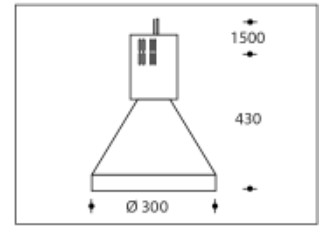

3000K Angelo 26W 3250lm Premium White CRI>90**PHILIPS**

Product number	103935
Color	Black
Total Power consumption (LED + Driver)	30W
Type LED	PHILIPS Fortimo SLM Gen7
Light color	3000K Premium White
Lumen output	3250lm
CRI	>90
Beam angle	60°
IP-rating	IP20