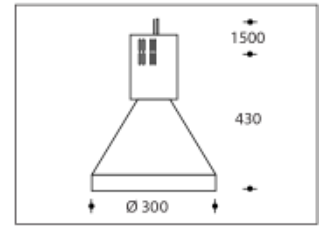

3000K Angelo 26W 3950lm CRI>85**PHILIPS**

Product number	103931
Color	Black
Total Power consumption (LED + Driver)	30W
Type LED	PHILIPS Fortimo SLM Gen7
Light color	3000K
Lumen output	3950lm (Max 4400lm/ 33W)
CRI	>85
Beam angle	60°
IP-rating	IP20