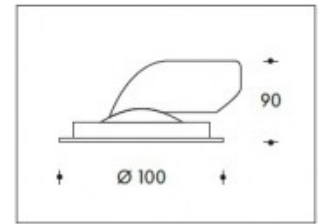

2700K Avila 10W 880lm CRI >95**SHARP**

Product number	111961
Color	White
Total Power consumption (LED + Driver)	11,5W
Light color	2700K
Lumen output	880lm
CRI	>85
Beam angle	45°
Cut-out	92mm
IP-rating	IP44