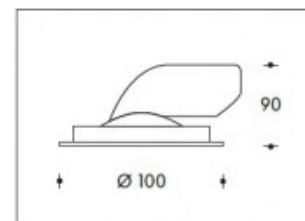

3000K Avila 15W 1200lm CRI >95**SHARP**

Product number	111965
Color	White
Total Power consumption (LED + Driver)	16,5W
Light color	3000K
Lumen output	1200lm
CRI	>85
Beam angle	45°
Cut-out	92mm
IP-rating	IP44