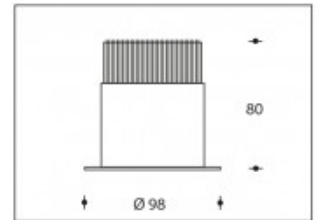

2000-2800K Bilbao 10W 700lm CRI >85**SHARP**

Product number	111930T
Color	White
Total Power consumption (LED + Driver)	11,5W
Light color	2000-2800K
Lumen output	700lm
CRI	>85
Beam angle	45°
Cut-out	92mm
IP-rating	IP44