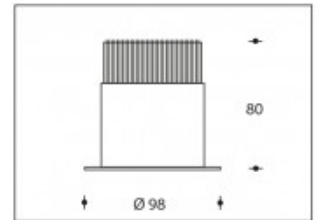

2700K 1-10V DIMMABLE Bilbao 10W 3000K 750lm CRI >85**SHARP**

Product number	111931V
Color	White
Total Power consumption (LED + Driver)	11,5W
Light color	2700K
Lumen output	750lm
CRI	>85
Beam angle	45°
Cut-out	92mm
IP-rating	IP44