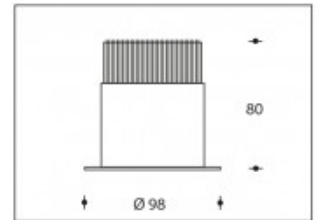

2700K DALI DIMMABLE Bilbao 10W 3000K 750lm CRI >85**SHARP**

Product number	111931D
Color	White
Total Power consumption (LED + Driver)	11,5W
Light color	2700K
Lumen output	750lm
CRI	>85
Beam angle	45°
Cut-out	92mm
IP-rating	IP44