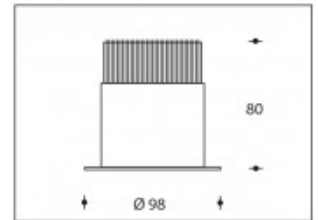

3000K 1-10V DIMMABLE Bilbao 10W 3000K 800lm CRI >85**SHARP**

| | |
|---|------------|
| Product number | 111930V |
| Color | White |
| Total Power consumption (LED + Driver) | 11,5W |
| Light color | 2000-2800K |
| Lumen output | 800lm |
| CRI | >85 |
| Beam angle | 45° |
| Cut-out | 92mm |
| IP-rating | IP44 |