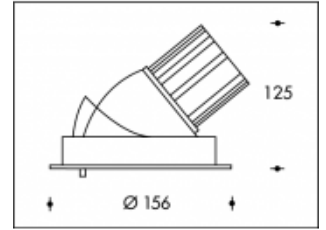

2700K Boston 140 26W 3150lm CRI >90

PHILIPS

| | |
|---|--------------------------|
| Product number | 113483 |
| Color | Black |
| Total Power consumption (LED + Driver) | 30W |
| Type LED | PHILIPS Fortimo SLM Gen6 |
| Light color | 2700K |
| Lumen output | 2890lm (Max. 3398lm) |
| CRI | >90 |
| Beam angle | 24° |
| Cut-out | 140mm |
| IP-rating | IP44 |