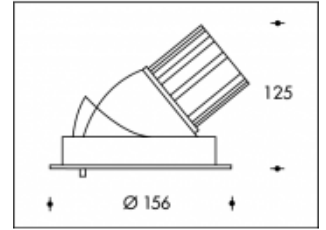

3000K Boston 140 26W 3250lm Premium White CRI >90

PHILIPS

Product number	113474
Color	Black
Power consumption LED	30W
Type LED	PHILIPS Fortimo SLM Gen7
Light color	3000K
Lumen output	3250lm (Max 3700lm)
CRI	>90 Premium White
Beam angle	24°
Cut-out	140mm
IP-rating	IP44