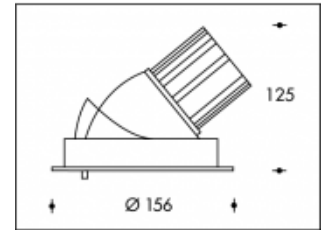

3000K Boston 140 26W 3950lm CRI >85**PHILIPS**

Product number	114475
Color	White
Power consumption LED	30W
Type LED	PHILIPS Fortimo SLM Gen7
Light color	3000K
Lumen output	390lm (Max 4500lm)
CRI	>85
Beam angle	24°
Cut-out	140mm
IP-rating	IP44