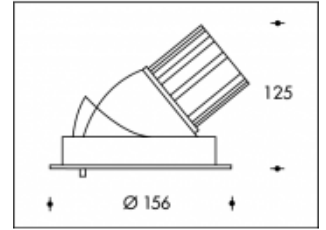

3500K Boston 140 26W 3450lm Premium White CRI >90

PHILIPS

Product number	113475
Color	Black
Power consumption LED	30W
Type LED	PHILIPS Fortimo SLM Gen7
Light color	3500K
Lumen output	3450lm (Max 3800lm)
CRI	>90 Premium White
Beam angle	24°
Cut-out	140mm
IP-rating	IP44