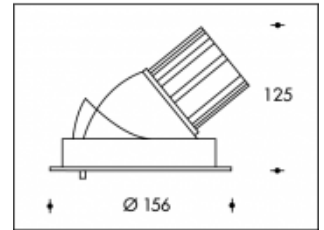

2700K Boston 140 26W 2890lm CRI >90**PHILIPS**

Product number	113473
Color	White
Total Power consumption (LED + Driver)	30W
Type LED	PHILIPS Fortimo SLM Gen6
Light color	2700K
Lumen output	2890lm (Max. 3398lm)
CRI	>90
Beam angle	24°
Cut-out	140mm
IP-rating	IP44