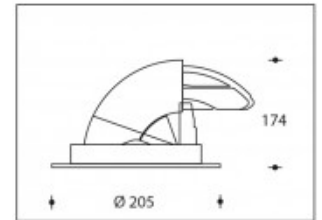

2700K Boston 190 42W 5050lm CRI >90**PHILIPS**

Product number	111478
Color	Black
Total Power consumption (LED + Driver)	48W
Type LED	PHILIPS Fortimo SLM Gen7
Light color	2700K
Lumen output	5050lm (Max. 5350lm)
CRI	>90
Beam angle	24°
Cut-out	190mm
IP-rating	IP44