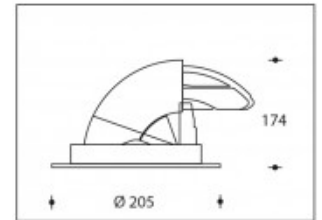

3500K 190 Boston 42W 5550lm Premium White CRI >90**PHILIPS**

Product number	112475
Color	Black
Total Power consumption (LED + Driver)	48W
Type LED	PHILIPS Fortimo SLM Gen7
Light color	3500K
Lumen output	5550lm (Max. 5850lm)
CRI	>90 Premium White
Beam angle	24°
Cut-out	190mm
IP-rating	IP44