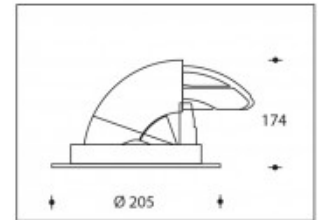

4000K 190 Boston 42W 5270lm Premium White CRI >90

PHILIPS

Product number	111477
Color	Black
Total Power consumption (LED + Driver)	48W
Type LED	PHILIPS Fortimo SLM Gen6
Light color	4000K
Lumen output	5270lm (Max. 5490lm)
CRI	>90 Premium White
Beam angle	24°
Cut-out	190mm
IP-rating	IP44