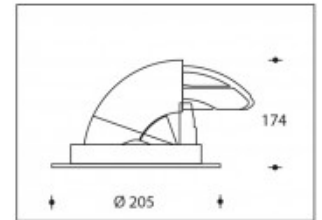

2700K Boston 190 42W 5050lm CRI >90

PHILIPS

Product number	111473
Color	White
Total Power consumption (LED + Driver)	48W
Type LED	PHILIPS Fortimo SLM Gen7
Light color	2700K
Lumen output	5050lm (Max. 5350lm)
CRI	>90
Beam angle	24°
Cut-out	190mm
IP-rating	IP44