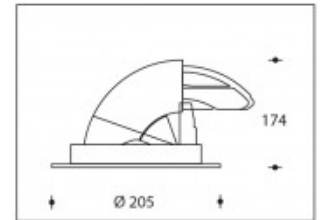

3000K Boston 190 42W 6250lm CRI >85**PHILIPS**

Product number	111470
Color	White
Total Power consumption (LED + Driver)	48W
Type LED	PHILIPS Fortimo SLM Gen7
Light color	3000K
Lumen output	6250lm (Max. 6550lm)
CRI	>85
Beam angle	24°
Cut-out	190mm
IP-rating	IP44